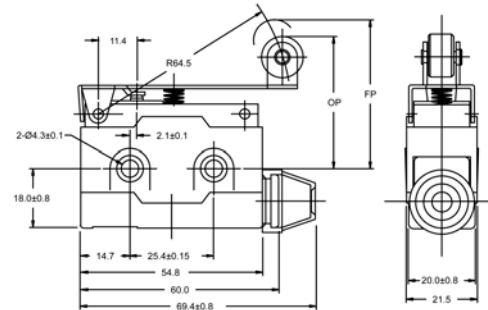

Operating Characteristics

Unit : mm

Item NO.

Dimensions

D5000

OF max.	600g
RF min.	100g
PT max.	1.6mm
OT min.	5mm
MD max.	0.2mm
OP	21.8± 1.2mm
FP	--

D5020

OF max.	600g
RF min.	100g
PT max.	1.6mm
OT min.	5mm
MD max.	0.2mm
OP	33.35± 1.2mm
FP	--

D5040

OF max.	600g
RF min.	100g
PT max.	1.6mm
OT min.	5mm
MD max.	0.2mm
OP	33.35± 1.2mm
FP	--

HIGHLY

C10

Design, specifications are subject to change without notice.

D COMPACT ENCLOSED SWITCH

Operating Characteristics

Unit : mm

Item NO.

Dimensions

D2000

OF max.	195g
RF min.	28g
PT max.	8.5mm
OT min.	3.2mm
MD max.	2.6mm
OP	40± 1mm
FP	50mm

D2020

OF max.	300g
RF min.	40g
PT max.	6mm
OT min.	2mm
MD max.	1.5mm
OP	40±1mm
FP	46mm

D1000

OF max.	170g
RF min.	25g
PT max.	10mm
OT min.	4mm
MD max.	3mm
OP	25± 1mm
FP	35mm

D COMPACT ENCLOSED SWITCH

Operating Characteristics

Unit : mm

Item NO.

Dimensions

D1020