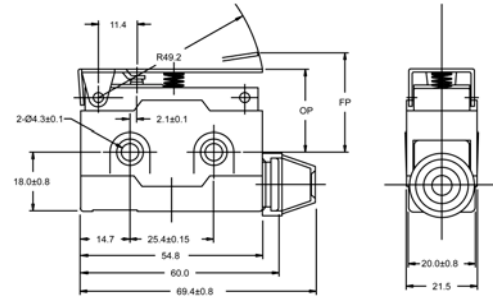

D5040

OF max.	600g
RF min.	100g
PT max.	1.6mm
OT min.	5mm
MD max.	0.2mm
OP	33.35± 1.2mm
FP	--

HIGHLY

C10

Design, specifications are subject to change without notice.

D COMPACT ENCLOSED SWITCH

Operating Characteristics

Unit : mm

Item NO.

Dimensions

D2000

OF max.	195g
RF min.	28g
PT max.	8.5mm
OT min.	3.2mm
MD max.	2.6mm
OP	40± 1mm
FP	50mm

D2020

OF max.	300g
RF min.	40g
PT max.	6mm
OT min.	2mm
MD max.	1.5mm
OP	40±1mm
FP	46mm

D1000

OF max.	170g
RF min.	25g
PT max.	10mm
OT min.	4mm
MD max.	3mm
OP	25± 1mm
FP	35mm

D COMPACT ENCLOSED SWITCH

Operating Characteristics

Unit : mm

Item NO.

Dimensions

D1020

OF max.	260g
RF min.	35g
PT max.	7mm
OT min.	2.5mm
MD max.	1.7mm
OP	25± 1mm
FP	32mm

NOTE:

HIGHLY

C12

Design, specifications are subject to change without notice.