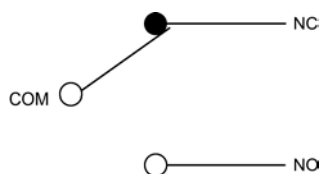

Product Selection

D
1

HEAD AND ACTUATOR

5000: Push plunger type

5020: Roller plunger type

5040: Cross Roller plunger type

1000: Lever type

1020: Short Lever type

2000: Lever roller type

2020: Short Lever roller type

Mounting Hole

Contact Configuration

HIGHLY

C9

Design, specifications are subject to change without notice.

D COMPACT ENCLOSED SWITCH