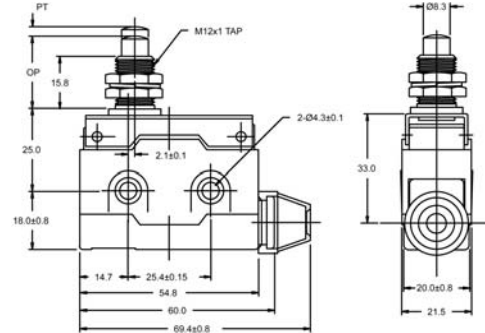

Operating Characteristics

Unit : mm

Item NO.

Dimensions

D5000

OF max.	600g
RF min.	100g
PT max.	1.6mm
OT min.	5mm
MD max.	0.2mm
OP	21.8± 1.2mm
FP	--

D5020

OF max.	600g
RF min.	100g
PT max.	1.6mm
OT min.	5mm
MD max.	0.2mm
OP	33.35± 1.2mm
FP	--

D5040

OF max.	600g
RF min.	100g
PT max.	1.6mm
OT min.	5mm
MD max.	0.2mm
OP	33.35± 1.2mm
FP	--

HIGHLY

C10

Design, specifications are subject to change without notice.

D COMPACT ENCLOSED SWITCH

Operating Characteristics

Unit : mm

Item NO.

Dimensions

D2000

OF max.	195g
RF min.	28g
PT max.	8.5mm
OT min.	3.2mm
MD max.	2.6mm
OP	40± 1mm
FP	50mm

D2020

OF max.	300g
RF min.	40g
PT max.	6mm
OT min.	2mm
MD max.	1.5mm
OP	40±1mm
FP	46mm

D1000

OF max.	170g
RF min.	25g
PT max.	10mm
OT min.	4mm
MD max.	3mm
OP	25± 1mm
FP	35mm

D COMPACT ENCLOSED SWITCH

Operating Characteristics

Unit : mm

Item NO.

Dimensions

D1020