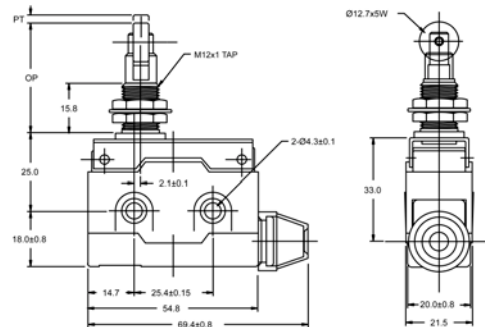

Operating Characteristics

Unit : mm

Item NO.

Dimensions

D5000

OF max.	600g
RF min.	100g
PT max.	1.6mm
OT min.	5mm
MD max.	0.2mm
OP	21.8± 1.2mm
FP	--

D5020

OF max.	600g
RF min.	100g
PT max.	1.6mm
OT min.	5mm
MD max.	0.2mm
OP	33.35± 1.2mm
FP	--

D5040

OF max.	600g
RF min.	100g
PT max.	1.6mm
OT min.	5mm
MD max.	0.2mm
OP	33.35± 1.2mm
FP	--

HIGHLY

C10

Design, specifications are subject to change without notice.

D COMPACT ENCLOSED SWITCH

Operating Characteristics

Unit : mm

Item NO.

Dimensions

D2000

OF max.	195g
RF min.	28g
PT max.	8.5mm
OT min.	3.2mm
MD max.	2.6mm
OP	40± 1mm
FP	50mm

D2020

OF max.	300g
RF min.	40g
PT max.	6mm
OT min.	2mm
MD max.	1.5mm
OP	40±1mm
FP	46mm