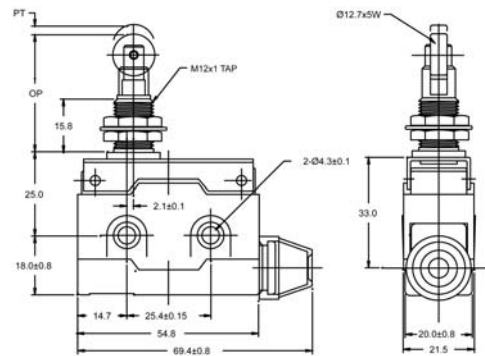

Operating Characteristics

Unit : mm

Item NO.

Dimensions

D5000

OF max.	600g
RF min.	100g
PT max.	1.6mm
OT min.	5mm
MD max.	0.2mm
OP	21.8± 1.2mm
FP	--

D5020

OF max.	600g
RF min.	100g
PT max.	1.6mm
OT min.	5mm
MD max.	0.2mm
OP	33.35± 1.2mm
FP	--

D5040

OF max.	600g
RF min.	100g
PT max.	1.6mm
OT min.	5mm
MD max.	0.2mm
OP	33.35± 1.2mm
FP	--

HIGHLY

C10

Design, specifications are subject to change without notice.

D COMPACT ENCLOSED SWITCH

Operating Characteristics

Unit : mm

Item NO.

Dimensions

D2000

OF max.	195g
RF min.	28g
PT max.	8.5mm
OT min.	3.2mm
MD max.	2.6mm
OP	40± 1mm
FP	50mm

D2020

OF max.	300g
RF min.	40g
PT max.	6mm
OT min.	2mm
MD max.	1.5mm
OP	40±1mm
FP	46mm

D1000

OF max.	170g
RF min.	25g
PT max.	10mm
OT min.	4mm
MD max.	3mm
OP	25± 1mm
FP	35mm

D COMPACT ENCLOSED SWITCH

Operating Characteristics

Unit : mm

Item NO.

Dimensions

D1020