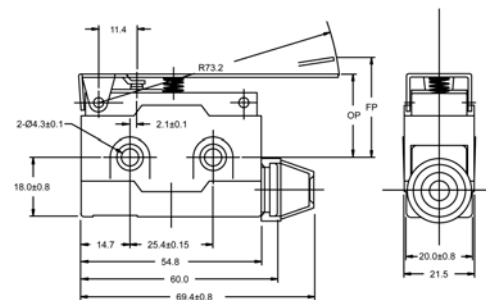

Operating Characteristics

Unit : mm

Item NO.

Dimensions

D5000

OF max.	600g
RF min.	100g
PT max.	1.6mm
OT min.	5mm
MD max.	0.2mm
OP	21.8± 1.2mm
FP	--

D5020

OF max.	600g
RF min.	100g
PT max.	1.6mm
OT min.	5mm
MD max.	0.2mm
OP	33.35± 1.2mm
FP	--

D5040

OF max.	600g
RF min.	100g
PT max.	1.6mm
OT min.	5mm
MD max.	0.2mm
OP	33.35± 1.2mm
FP	--

HIGHLY

C10

Design, specifications are subject to change without notice.

D COMPACT ENCLOSED SWITCH

Operating Characteristics

Unit : mm

Item NO.

Dimensions

D2000

OF max.	195g
RF min.	28g
PT max.	8.5mm
OT min.	3.2mm
MD max.	2.6mm
OP	40± 1mm
FP	50mm

D2020

OF max.	300g
RF min.	40g
PT max.	6mm
OT min.	2mm
MD max.	1.5mm
OP	40±1mm
FP	46mm

D1000

OF max.	170g
RF min.	25g
PT max.	10mm
OT min.	4mm
MD max.	3mm
OP	25± 1mm
FP	35mm

D COMPACT ENCLOSED SWITCH

Operating Characteristics

Unit : mm

Item NO.

Dimensions

D1020