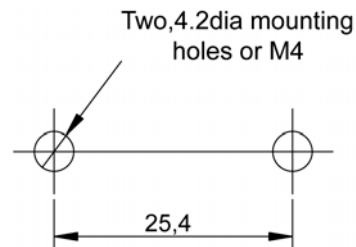

2000: Lever roller type

2020: Short Lever roller type

Mounting Hole

Contact Configuration

HIGHLY

C9

Design, specifications are subject to change without notice.

D COMPACT ENCLOSED SWITCH

Operating Characteristics

Unit : mm

Item NO.

Dimensions

D5000

OF max.	600g
RF min.	100g
PT max.	1.6mm
OT min.	5mm
MD max.	0.2mm
OP	21.8± 1.2mm
FP	--

D5020

OF max.	600g
RF min.	100g
PT max.	1.6mm
OT min.	5mm
MD max.	0.2mm
OP	33.35± 1.2mm
FP	--

D5040

OF max.	600g
RF min.	100g
PT max.	1.6mm
OT min.	5mm
MD max.	0.2mm
OP	33.35± 1.2mm
FP	--

HIGHLY

C10

Design, specifications are subject to change without notice.

D COMPACT ENCLOSED SWITCH

Operating Characteristics

Unit : mm

Item NO.

Dimensions

D2000

OF max.	195g
RF min.	28g
PT max.	8.5mm
OT min.	3.2mm
MD max.	2.6mm
OP	40± 1mm
FP	50mm

D2020

OF max.	300g
RF min.	40g
PT max.	6mm
OT min.	2mm
MD max.	1.5mm
OP	40±1mm
FP	46mm