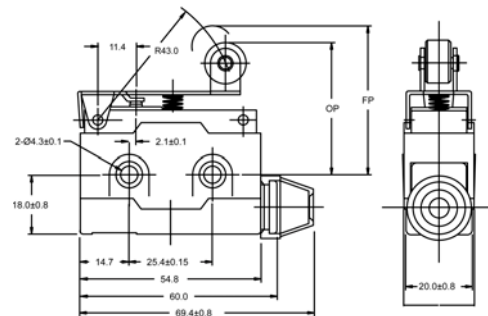

Operating Characteristics

Unit : mm

Item NO.

Dimensions

D5000

OF max.	600g
RF min.	100g
PT max.	1.6mm
OT min.	5mm
MD max.	0.2mm
OP	21.8± 1.2mm
FP	--

D5020

OF max.	600g
RF min.	100g
PT max.	1.6mm
OT min.	5mm
MD max.	0.2mm
OP	33.35± 1.2mm
FP	--

D5040

OF max.	600g
RF min.	100g
PT max.	1.6mm
OT min.	5mm
MD max.	0.2mm
OP	33.35± 1.2mm
FP	--

HIGHLY

C10

Design, specifications are subject to change without notice.

D COMPACT ENCLOSED SWITCH

Operating Characteristics

Unit : mm

Item NO.

Dimensions

D2000

OF max.	195g
RF min.	28g
PT max.	8.5mm
OT min.	3.2mm
MD max.	2.6mm
OP	40± 1mm
FP	50mm

D2020

OF max.	300g
RF min.	40g
PT max.	6mm
OT min.	2mm
MD max.	1.5mm
OP	40±1mm
FP	46mm

D1000

OF max.	170g
RF min.	25g
PT max.	10mm
OT min.	4mm
MD max.	3mm
OP	25± 1mm
FP	35mm

D COMPACT ENCLOSED SWITCH

Operating Characteristics

Unit : mm

Item NO.

Dimensions

D1020